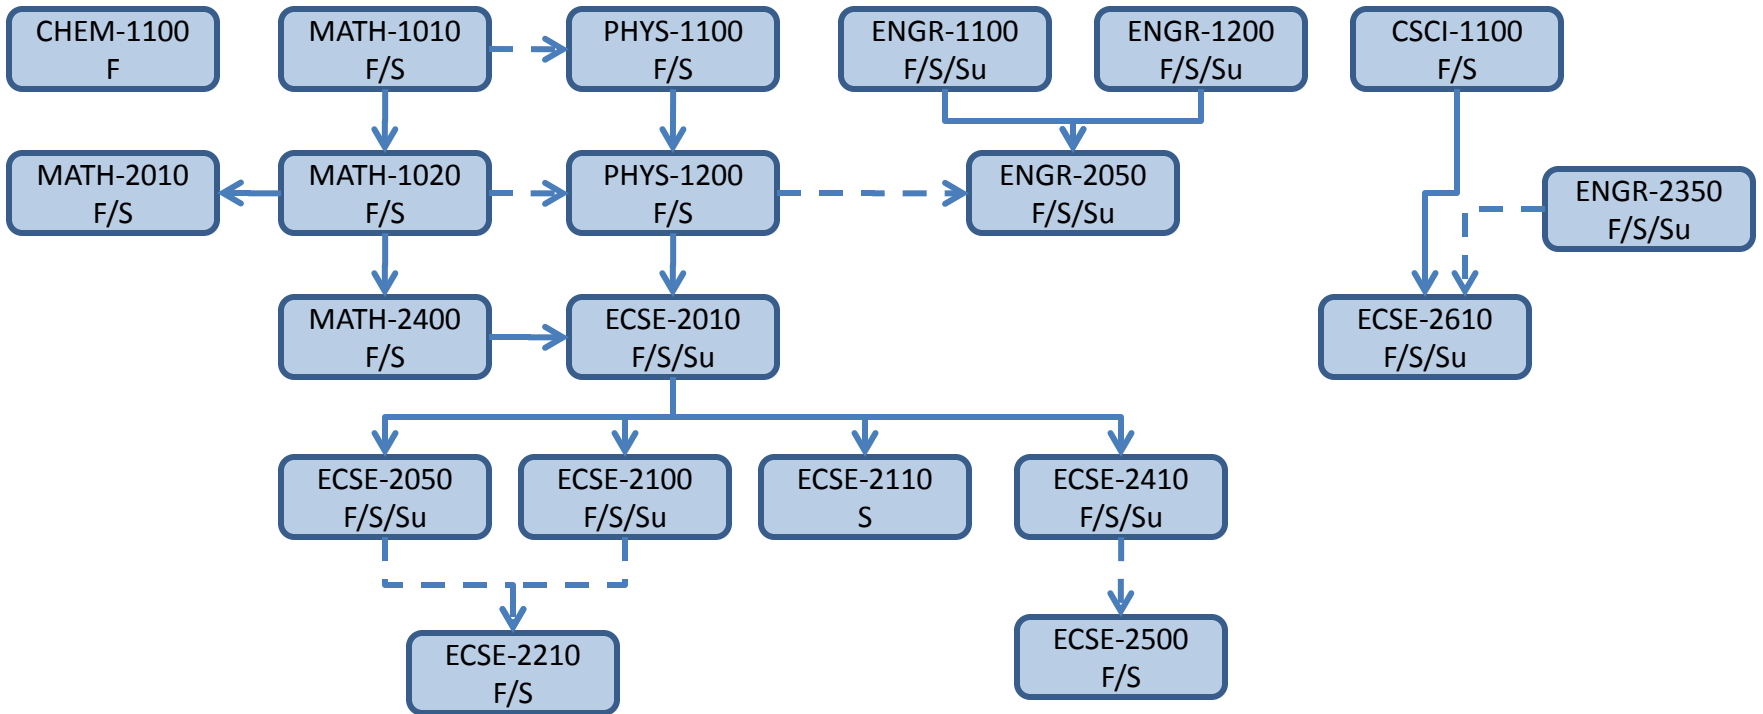

Electrical Engineering Program – Co/Prerequisite Tree Class of 2013

→ : prerequisite
- - → : corequisite
F : Fall semester
S : Spring semester
Su : Summer semester

Note: Required elective courses are not shown here. Find out from the Catalog and continue your tree.

Computer and Systems Engineering Program – Co/Prerequisite Tree

Class of 2013

Note: Required elective courses are not shown here. Find out from the Catalog and continue your tree.