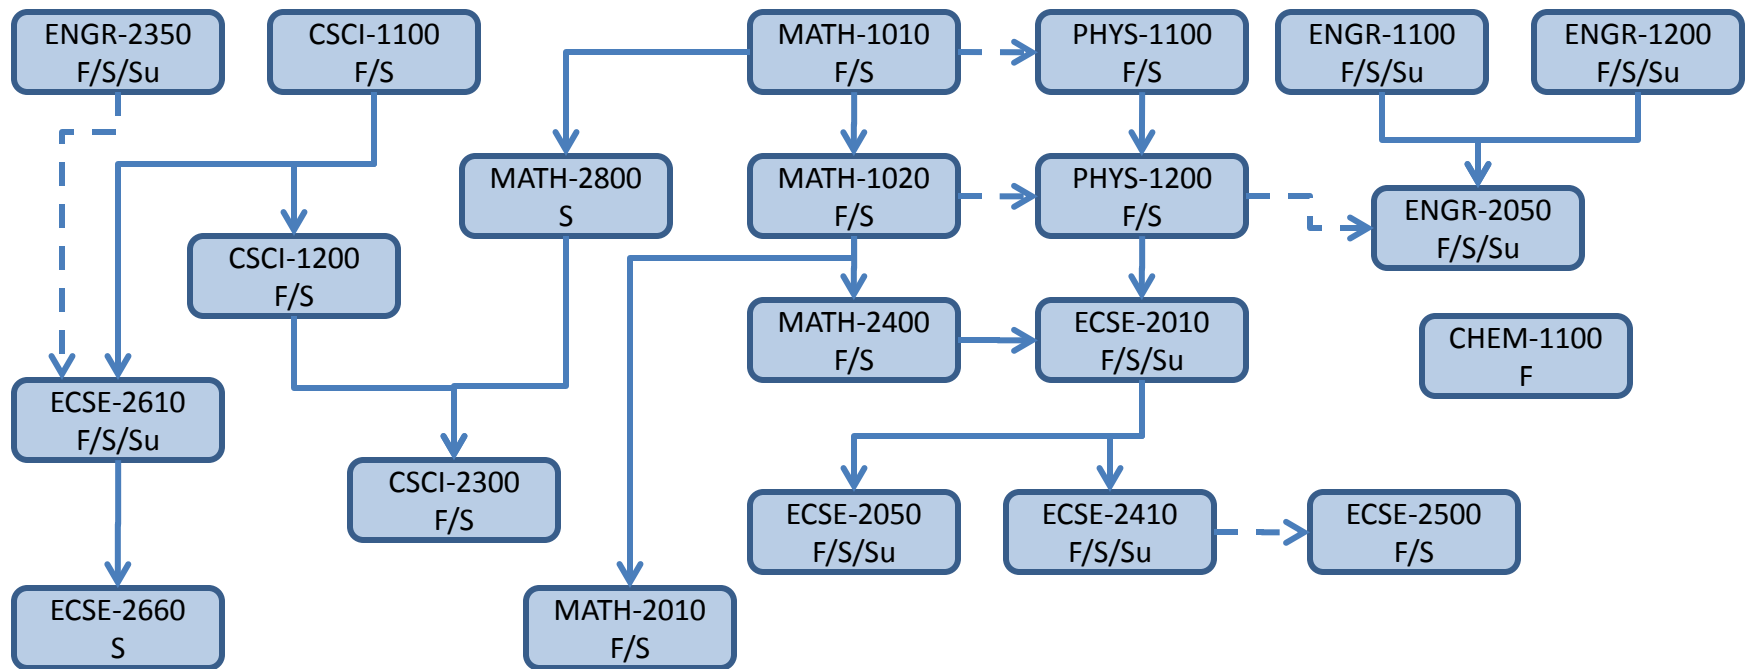

Electrical Engineering Program – Co/Prerequisite Tree Class of 2013

→ : prerequisite
- - → : corequisite
F : Fall semester
S : Spring semester
Su : Summer semester

Note: Required elective courses are not shown here. Find out from the Catalog and continue your tree.

Computer and Systems Engineering Program – Co/Prerequisite Tree

Class of 2013

Note: Required elective courses are not shown here. Find out from the Catalog and continue your tree.